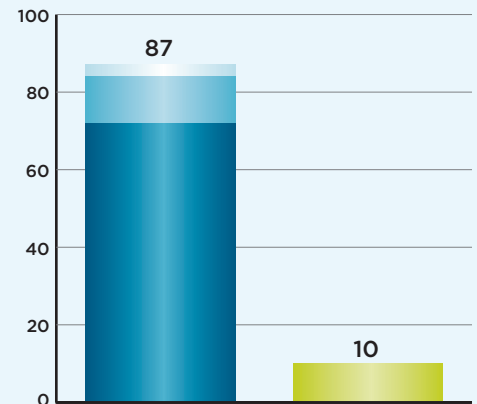

THE NEW WISHARD™

\$75,614,075 Contracted*

*Through Oct. 31, 2010

THE NEW WISHARD IS ON TIME AND ON BUDGET

- Major work underway in November
 - Continuation of auger cast piles placement and pile cap construction for the Garage
 - Continuation of footings, ramps, columns, and tunnels installation for the Garage
 - Begin installation of concrete slabs for the Garage
 - Continuation of Hospital auger cast piles and pile cap installation
 - Begin Hospital foundation walls
 - Installation of columns and deck for first floor structural slab of Hospital
 - Installation of chilled water line along Michigan Street
- Upcoming bid packages
 - Bid Package 5: Hospital and Ambulatory Care fit-out
- Advertising of bids
 - MEP Primary Equipment November 2011
 - MEP Trade Contractors January 2011
 - Early Interior Finishes March 2011
 - Late Interior Finishes May 2011
 - Low Voltage Systems (nurse call, communications, etc.) Summer 2011
 - General Trades March 2011

THE NEW WISHARD IS EXCEEDING GOALS, WITH 30.9 PERCENT OF CURRENT CONTRACT COMMITMENTS GOING TO MINORITY-, WOMEN- AND VETERAN-OWNED BUSINESSES.

CONSTRUCTION CONTRACTORS

As of 10/10/10

LOCAL CONTRACTORS, VENDORS AND SUPPLIERS ARE WINNING MAJOR CONTRACTS