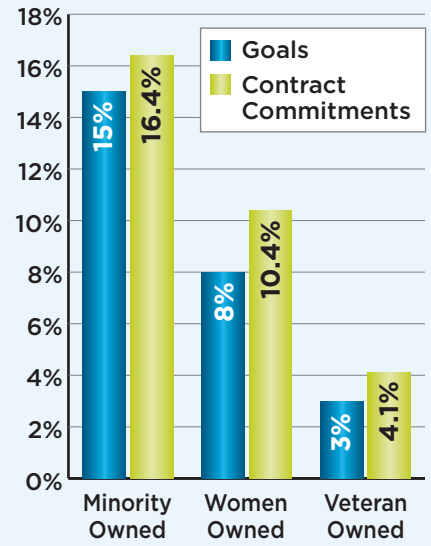

THE NEW WISHARD™

\$75,614,075 Contracted*

*Through Oct. 31, 2010

THE NEW WISHARD IS ON TIME AND ON BUDGET

- Major work underway in November
 - Continuation of auger cast piles placement and pile cap construction for the Garage
 - Continuation of footings, ramps, columns, and tunnels installation for the Garage
 - Begin installation of concrete slabs for the Garage
 - Continuation of Hospital auger cast piles and pile cap installation
 - Begin Hospital foundation walls
 - Installation of columns and deck for first floor structural slab of Hospital
 - Installation of chilled water line along Michigan Street
- Upcoming bid packages
 - Bid Package 5: Hospital and Ambulatory Care fit-out
- Advertising of bids
 - MEP Primary Equipment November 2011
 - MEP Trade Contractors January 2011
 - Early Interior Finishes March 2011
 - Late Interior Finishes May 2011
 - Low Voltage Systems (nurse call, communications, etc.) Summer 2011
 - General Trades March 2011

THE NEW WISHARD IS EXCEEDING GOALS, WITH 30.9 PERCENT OF CURRENT CONTRACT COMMITMENTS GOING TO MINORITY-, WOMEN- AND VETERAN-OWNED BUSINESSES.

CONSTRUCTION CONTRACTORS

As of 10/10/10

LOCAL CONTRACTORS, VENDORS AND SUPPLIERS ARE WINNING MAJOR CONTRACTS